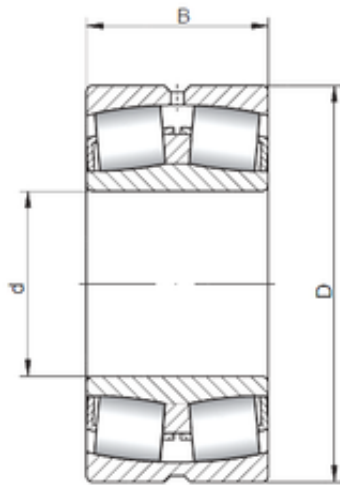

New energy Bearing Manufacturing Co.,...

420 mm x 760 mm x 272 mm ISO 23284W33
spherical roller bearings

Bearing No. 23284W33

Size	420x760x272 mm
Bore Diameter	420 mm
Outer Diameter	760 mm
Width	272 mm
d	420 mm
D	760 mm
B	272 mm
C	272 mm

23284W33 Bearing 2D drawings and 3D CAD models