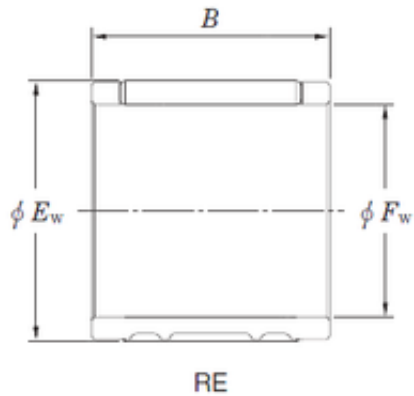

New energy Bearing Manufacturing Co.,...

KOYO RE192425AL1 needle roller bearings

Bearing No. RE192425AL1

Size	19x24x24.8 mm
Bore Diameter	19 mm
Outer Diameter	24 mm
Width	24,8 mm
Fw	19 mm
Ew	24 mm
B	24,8 mm
Lw	18.8 mm
Weight	0,026 Kg
Basic dynamic load rating (C)	18 kN

RE192425AL1 Bearing 2D drawings and 3D CAD models