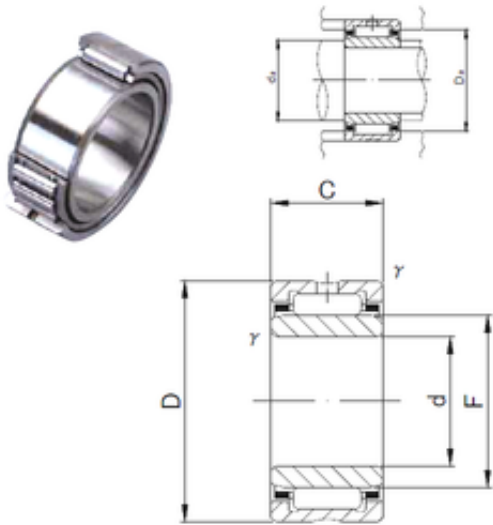

New energy Bearing Manufacturing Co.,...

50 mm x 68 mm x 35 mm JNS NKI 50/35 needle roller bearings

Bearing No. NKI 50/35

Size	50x68x35 mm
Bore Diameter	50 mm
Outer Diameter	68 mm
Width	35 mm
d	50 mm
F	55 mm
D	68 mm
B	35 mm
C	35 mm
r min.	0,6 mm
da min.	54 mm
da max	54,5 mm
Da max.	64 mm
Weight	0,365 Kg
Basic dynamic load rating (C)	61,3 kN
Basic static load rating (C0)	138,3 kN

NKI 50/35 Bearing 2D drawings and 3D CAD models