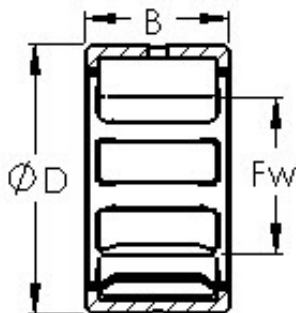

New energy Bearing Manufacturing Co.,...

AST NK29/30 needle roller bearings

Bearing No. NK29/30

Size	29x38x30 mm
Bore Diameter	29 mm
Outer Diameter	38 mm
Width	30 mm
Bearing Type	Single Row
Outer Dia (D)	38.0000
Width (B)	30.0000
Dynamic Load Rating (Cr)	32,500
Static Load Rating (Cor)	57,000
Max Speed (Oil) (X1000 RPM)	15,000
Shaft (Fw)	29.000
Weight (g)	84.30
Material	52100 Chrome steel, or equivalent

NK29/30 Bearing 2D drawings and 3D CAD models