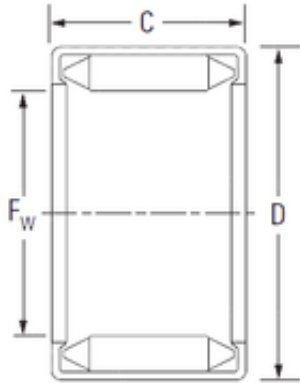

New energy Bearing Manufacturing Co.,...

KOYO DL 50 12 needle roller bearings

Bearing No. DL 50 12

Size	50x58x12 mm
Bore Diameter	50 mm
Outer Diameter	58 mm
Width	12 mm
Fw	50 mm
D	58 mm
C	12 mm
Weight	0.047 Kg
Basic dynamic load rating (C)	20.00 kN

DL 50 12 Bearing 2D drawings and 3D CAD models