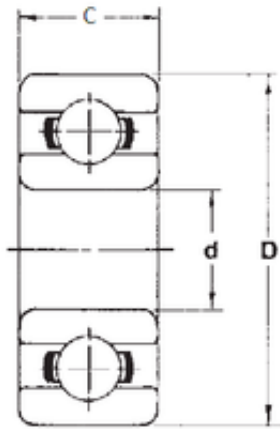

New energy Bearing Manufacturing Co.,...

1,5 mm x 6 mm x 3 mm FBJ 601XZZ deep groove ball bearings

Bearing No. 601XZZ

Size	1.5x6x3 mm
Bore Diameter	1,5 mm
Outer Diameter	6 mm
Width	3 mm
d	1,5 mm
D	6 mm
B	3 mm
C	3 mm
Weight	0,0004 Kg
Basic dynamic load rating (C)	0,334 kN
Basic static load rating (C0)	0,098 kN
(Grease) Lubrication Speed	75000 r/min

601XZZ Bearing 2D drawings and 3D CAD models