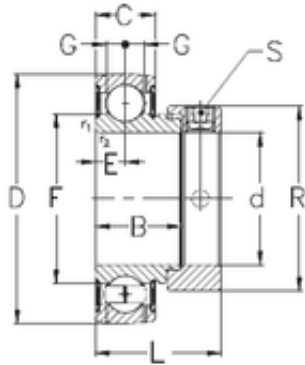

New energy Bearing Manufacturing Co.,...

40 mm x 80 mm x 30,2 mm NKE RAE40-NPPB
deep groove ball bearings

Bearing No. RAE40-NPPB

Size	40x80x30.2 mm
Bore Diameter	40 mm
Outer Diameter	80 mm
Width	30,2 mm
d	40 mm
D	80 mm
B	30,2 mm
C	21 mm
E	11 mm
F	49,4 mm
L	43,7 mm
R	58 mm
S	5 mm
Weight	0,62 Kg
Basic dynamic load rating (C)	29,5 kN

RAE40-NPPB Bearing 2D drawings and 3D CAD models