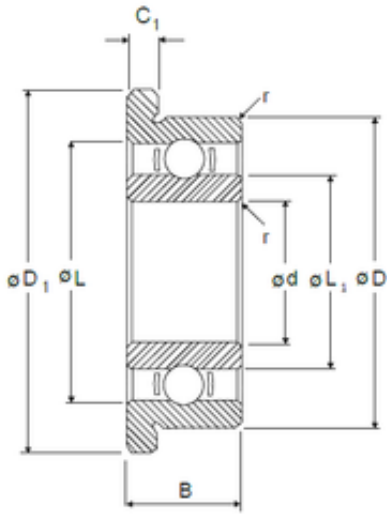

# New energy Bearing Manufacturing Co.,...

5 mm x 16 mm x 5 mm NMB RF-1650 deep groove ball bearings

Bearing No. RF-1650

Size	5x16x5 mm
Bore Diameter	5 mm
Outer Diameter	16 mm
Width	5 mm
d	5 mm
D	16 mm
B	5 mm
C	5 mm
r min.	0,3 mm
C1	1 mm
D1	18 mm
L	13,41 mm
L1	7,8 mm
Basic dynamic load rating (C)	1,735 kN

RF-1650 Bearing 2D drawings and 3D CAD models