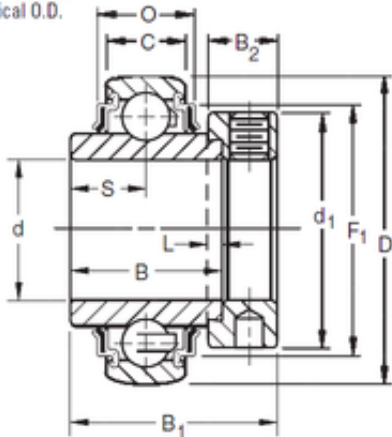

# New energy Bearing Manufacturing Co.,...

KRRB Two Seals  
Spherical O.D.

50,8 mm x 100 mm x 55,56 mm Timken  
1200KRRB deep groove ball bearings

Bearing No. 1200KRRB

Size	50.8x100x55.56 mm
Bore Diameter	50,8 mm
Outer Diameter	100 mm
Width	55,56 mm
d	50,8 mm
D	100 mm
B	55,56 mm
C	21 mm
P	24,21 mm
O	27,41 mm
d1	76,2 mm
B1	71,4 mm
B2	20,6 mm
L	4,8 mm
S	27,8 mm
F1	87,17 mm
Weight	1,52 Kg
Basic dynamic load rating (C)	48 kN

1200KRRB Bearing 2D drawings and 3D CAD models