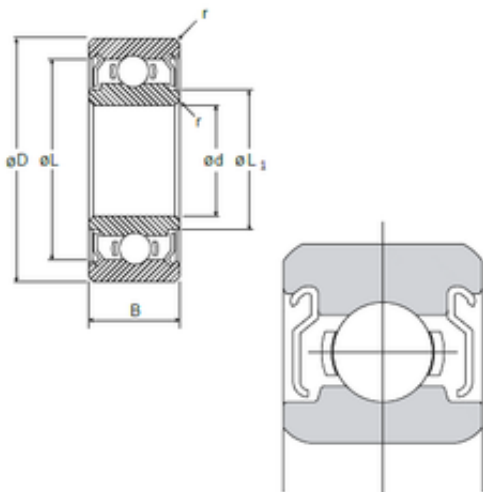

# New energy Bearing Manufacturing Co.,...

12 mm x 24 mm x 6 mm NMB R-2412X3KK  
deep groove ball bearings

Bearing No. R-2412X3KK

Size	12x24x6 mm
Bore Diameter	12 mm
Outer Diameter	24 mm
Width	6 mm
d	12 mm
D	24 mm
B	6 mm
C	6 mm
r min.	0,3 mm
L	21,69 mm
L1	14,28 mm
Basic dynamic load rating (C)	3,082 kN

R-2412X3KK Bearing 2D drawings and 3D CAD models