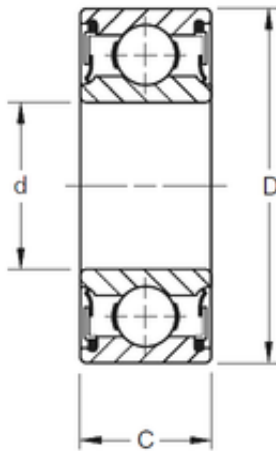

## New energy Bearing Manufacturing Co.,...

75 mm x 115 mm x 20 mm Timken 9115PP  
deep groove ball bearings

Bearing No. 9115PP

Size	75x115x20 mm
Bore Diameter	75 mm
Outer Diameter	115 mm
Width	20 mm
d	75 mm
D	115 mm
B	20 mm
C	20 mm
Weight	0,68 Kg
Basic dynamic load rating (C)	44,5 kN

9115PP Bearing 2D drawings and 3D CAD models