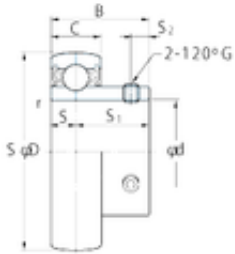

New energy Bearing Manufacturing Co.,...

23,8125 mm x 52 mm x 27 mm FYH SB205-15
deep groove ball bearings

Bearing No. SB205-15

Size	23.8125x52x27 mm
Bore Diameter	23,8125 mm
Outer Diameter	52 mm
Width	27 mm
d	23,8125 mm
D	52 mm
B	27 mm
C	15 mm
S1	19,5 mm
r min.	1 mm
S	7,5 mm
S2	5,5 mm
Thread (G) - 1/4-28UNF	1/428UNF
Weight	0,18 Kg
Basic dynamic load rating (C)	14 kN
Basic static load rating (C0)	7,85 kN

SB205-15 Bearing 2D drawings and 3D CAD models