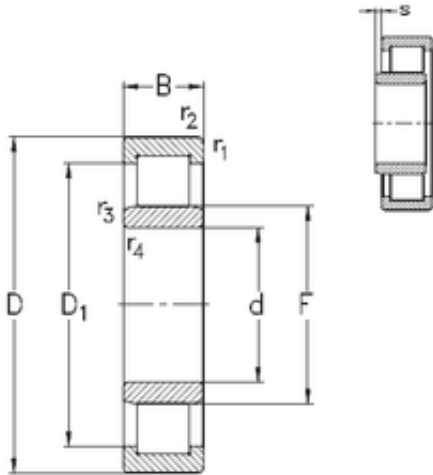

New energy Bearing Manufacturing Co.,...

95 mm x 200 mm x 45 mm NKE NU319-E-M6 cylindrical roller bearings

Bearing No. NU319-E-M6

Size	95x200x45 mm
Bore Diameter	95 mm
Outer Diameter	200 mm
Width	45 mm
d	95 mm
F	121,5 mm
D	200 mm
B	45 mm
C	45 mm
r1 min.	3 mm
r2 min.	3 mm
r3 min.	3 mm
r4 min.	3 mm
S	1,4 mm
Weight	6,3 Kg
Basic dynamic load rating (C)	374 kN
Basic static load rating (C0)	389 kN

NU319-E-M6 Bearing 2D drawings and 3D CAD models