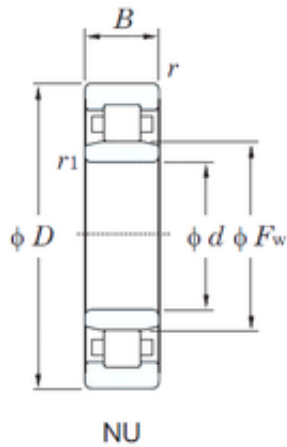

## 75 mm x 160 mm x 37 mm KOYO NU315R cylindrical roller bearings

Bearing No. NU315R

Size	75x160x37 mm
Bore Diameter	75 mm
Outer Diameter	160 mm
Width	37 mm
d	75 mm
Fw	95 mm
D	160 mm
B	37 mm
C	37 mm
r min.	2.1 mm
r1 min.	2.1 mm
Weight	3.37 Kg
Basic dynamic load rating (C)	240 kN
Basic static load rating (C0)	263 kN
(Grease) Lubrication Speed	3700 r/min
Bearing No.	NU315R
r(min)	2.1
r1(min)	2.1
Cr	300
C0r	263
Cu	39.9
Grease lub.	3700
Oil lub.	5000
Ew	-
d1	-