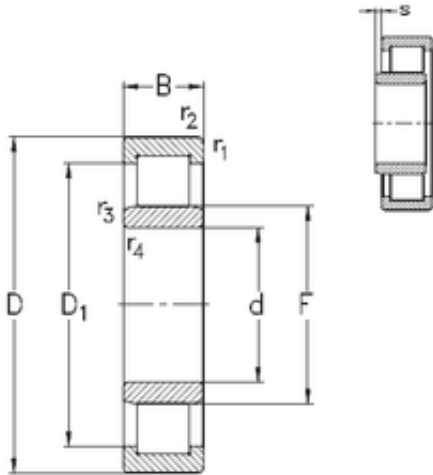

New energy Bearing Manufacturing Co.,...

130 mm x 280 mm x 58 mm NKE NU326-E-M6 cylindrical roller bearings

Bearing No. NU326-E-M6

Size	130x280x58 mm
Bore Diameter	130 mm
Outer Diameter	280 mm
Width	58 mm
d	130 mm
F	167 mm
D	280 mm
B	58 mm
C	58 mm
r1 min.	4 mm
r2 min.	4 mm
r3 min.	4 mm
r4 min.	4 mm
S	3,5 mm
Weight	16,5 Kg
Basic dynamic load rating (C)	690 kN
Basic static load rating (C0)	741 kN

NU326-E-M6 Bearing 2D drawings and 3D CAD models