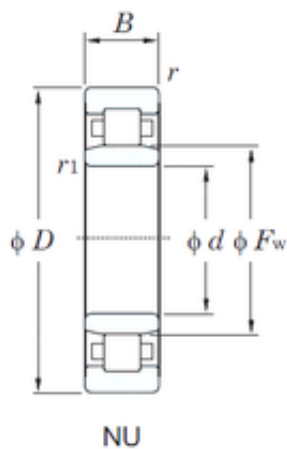

New energy Bearing Manufacturing Co.,...

70 mm x 150 mm x 51 mm KOYO NU2314R
cylindrical roller bearings

Bearing No. NU2314R

Size	70x150x51 mm
Bore Diameter	70 mm
Outer Diameter	150 mm
Width	51 mm
d	70 mm
Fw	89 mm
D	150 mm
B	51 mm
C	51 mm
r min.	2.1 mm
r1 min.	2.1 mm
Weight	4.08 Kg
Basic dynamic load rating (C)	275 kN
Basic static load rating (C0)	323 kN
(Grease) Lubrication Speed	3600 r/min
Bearing No.	NU2314R
r(min)	2.1
r1(min)	2.1
Cr	342
C0r	323
Cu	47.1
Grease lub.	3600
Oil lub.	5300
Ew	-
d1	-

NU2314R Bearing 2D drawings and 3D CAD models

New energy Bearing Manufacturing Co.,...

B1	-
B2	-
da(min)	-
db(min)	81
db(max)	87
dc(min)	-
dd(min)	-
Da(max)	139
Db(max)	-
Db(min)	-
ra(max)	2
rb(max)	2
(Refer.)Mass(kg)	4.08