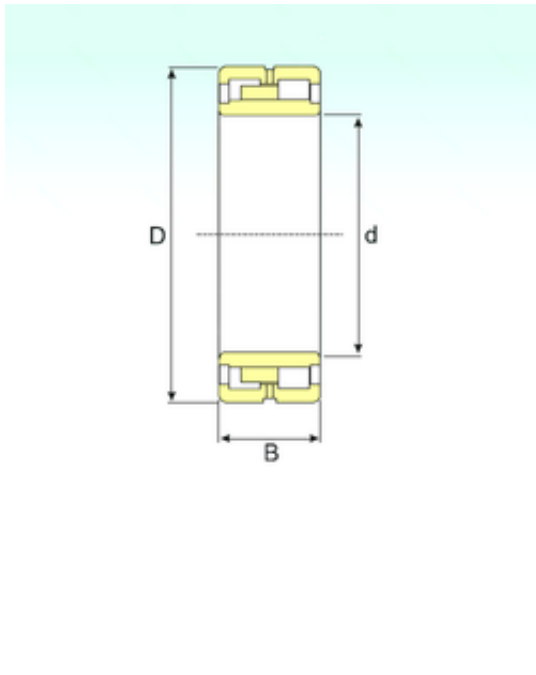

New energy Bearing Manufacturing Co.,...

NNU 4128 M/W33 Bearing 2D drawings and 3D CAD models

140 mm x 225 mm x 85 mm ISB NNU 4128
M/W33 cylindrical roller bearings

Bearing No. NNU 4128 M/W33

Size	140x225x85 mm
Bore Diameter	140 mm
Outer Diameter	225 mm
Width	85 mm
d	140 mm
D	225 mm
B	85 mm
C	85 mm
Weight	13 Kg
Basic dynamic load rating (C)	614,46 kN
Basic static load rating (C0)	1019,2 kN
(Grease) Lubrication Speed	3060 r/min