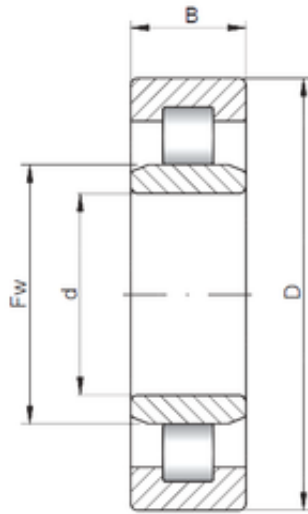

New energy Bearing Manufacturing Co.,...

950 mm x 1250 mm x 175 mm ISO NU29/950
cylindrical roller bearings

Bearing No. NU29/950

Size	950x1250x175 mm
Bore Diameter	950 mm
Outer Diameter	1250 mm
Width	175 mm
d	950 mm
D	1250 mm
B	175 mm
C	175 mm

NU29/950 Bearing 2D drawings and 3D CAD models