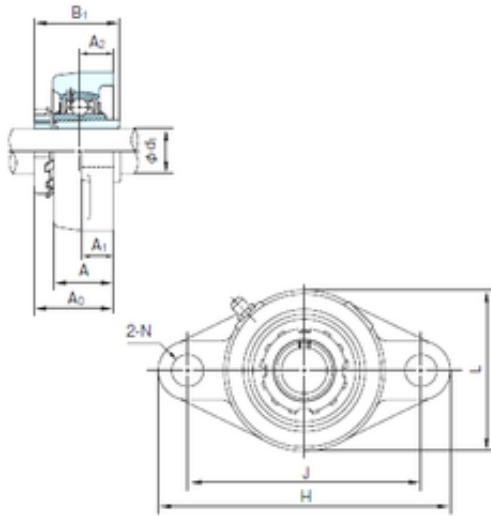

## NACHI UKFL312+H2312 bearing units

Bearing No. UKFL312+H2312

Bore Diameter	55 mm
d1	55 mm
A0	69 mm
A	56 mm
A1	22 mm
B1	62 mm
H	270 mm
J	212 mm
L	160 mm
L1	164 mm
N	31 mm
Bolt (G)	M27
A2	33 mm

UKFL312+H2312 Bearing 2D drawings and 3D CAD models