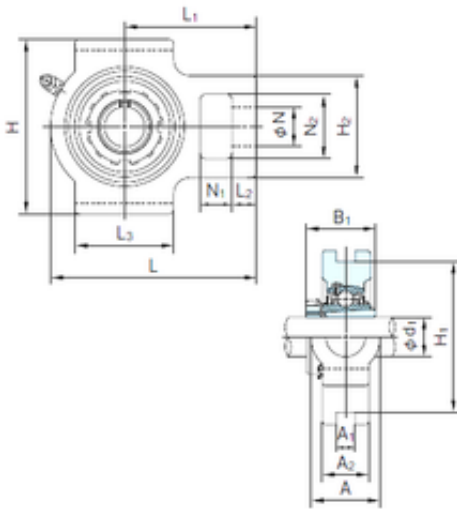

New energy Bearing Manufacturing Co.,...

NACHI UKTX05+H2305 bearing units

Bearing No. UKTX05+H2305

Bore Diameter	20 mm
d	20 mm
L2	10 mm
L3	57 mm
A	37 mm
A1	12 mm
B1	35 mm
H	102 mm
H1	89 mm
H2	56 mm
L	113 mm
L1	70 mm
N	22 mm
N1	16 mm
A2	28 mm
N2	37 mm

UKTX05+H2305 Bearing 2D drawings and 3D CAD models