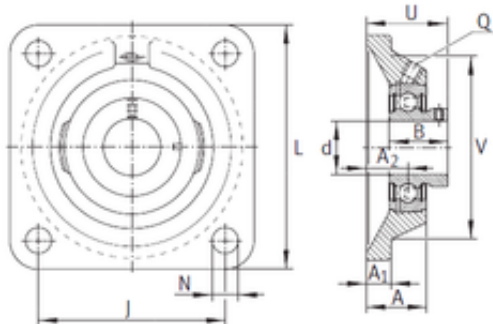

New energy Bearing Manufacturing Co.,...

INA PCJY12 bearing units

Bearing No. PCJY12

Bore Diameter	12 mm
d	12 mm
V	58 mm
U	33 mm
Thread (Q)	M6
A	27 mm
A1	9,5 mm
B	22 mm
J	54 mm
L	76 mm
N	11,5 mm
A2	17 mm
Weight	0,5 Kg
Basic dynamic load rating (C)	9,8 kN
Category	Bearings
Inventory	0.0
Manufacturer Name	SCHAEFFLER GROUP
Minimum Buy Quantity	N/A
Weight / Kilogram	0.35
Product Group	M06110

PCJY12 Bearing 2D drawings and 3D CAD models