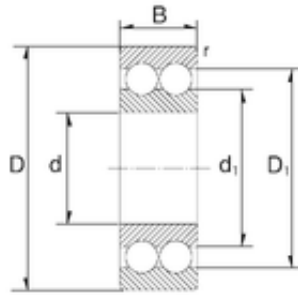

New energy Bearing Manufacturing Co.,...

6 mm x 17 mm x 6 mm ZEN 30/6-2Z angular contact ball bearings

Bearing No. 30/6-2Z

Size	6x17x6 mm
Bore Diameter	6 mm
Outer Diameter	17 mm
Width	6 mm
d	6 mm
D	17 mm
B	6 mm
C	6 mm
Basic dynamic load rating (C)	3,08 kN
Basic static load rating (C0)	1,45 kN

30/6-2Z Bearing 2D drawings and 3D CAD models