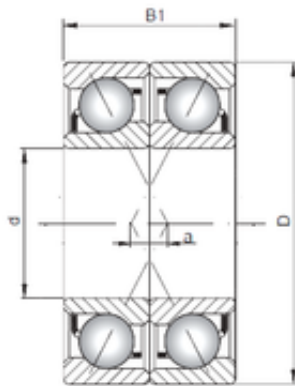

New energy Bearing Manufacturing Co.,...

ISO 7311 CDF angular contact ball bearings

Bearing No. 7311 CDF

Size	55x120x58 mm
Bore Diameter	55 mm
Outer Diameter	120 mm
Width	58 mm
d	55 mm
D	120 mm
B1	58 mm
Angle ()	15 °
a	5,1 mm

7311 CDF Bearing 2D drawings and 3D CAD models